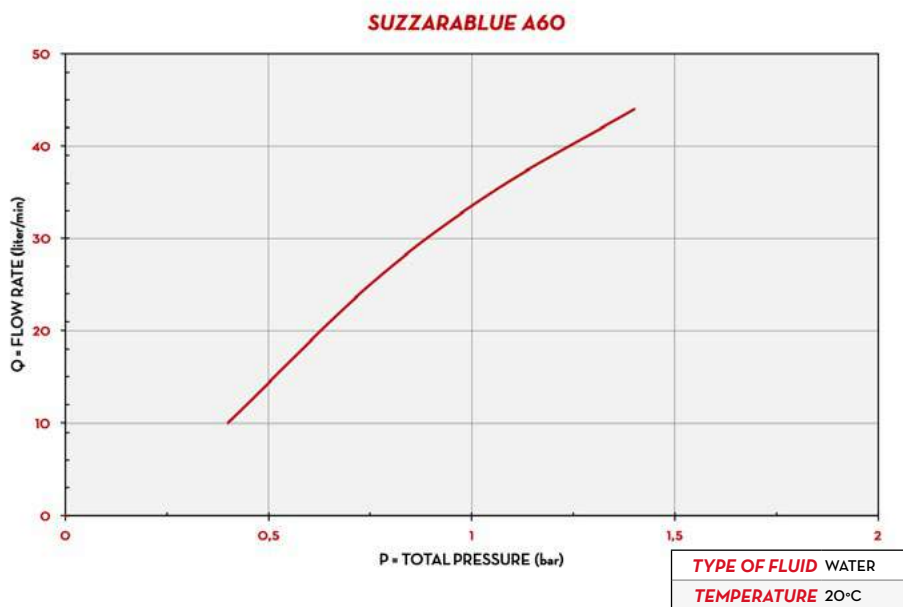

GREASE

KEROSENE

OIL

WATER

WINDSCREEN

CHART

IN THE BOX

- SUZZARABLU A60 NOZZLE
- INSTRUCTION MANUAL