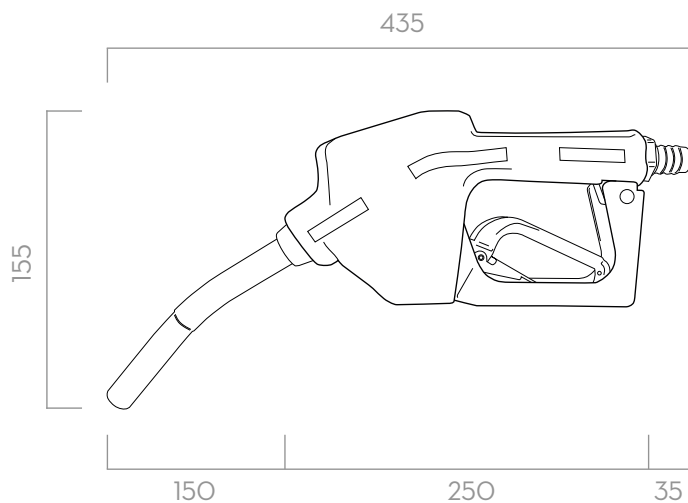

DETAILS

STAINLESS STEEL SPOUT

AUTOMATIC STOP

DIMENSIONS

Dimensions expressed in millimeters

MATERIALS

- SPOUT: STAINLESS STEEL
- BODY: STAINLESS STEEL

TECHNICAL DATA